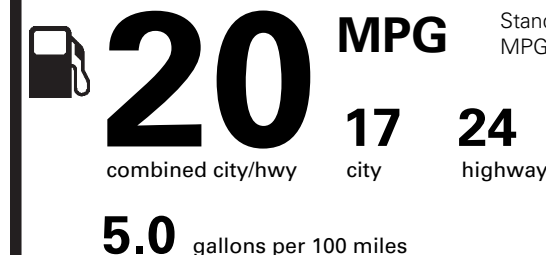

SAFETY/SECURITY

- ADVANCETRAC WITH RSC
- AIRBAGS - SAFETY CANOPY
- AUTO HIGH BEAMS
- BLIND SPOT DETECTION W/CTA
- DRIVER/PASS KNEE AIR BAGS
- DUAL STAGE FRONT AIRBAGS
- PERIMETER ALARM
- PERSONAL SAFETY SYSTEM™
- PRE-COLLISION ASSIST W/AEB
- TIRE PRESSURE MONITOR SYS

WARRANTY

- 4YR/50K MILE WARRANTY
- 4YR/50K PICKUPDELIVERY SVC
- 6YR/70K MI POWERTRAIN WARR

INCLUDED ON THIS VEHICLE

(MSRP)

EQUIPMENT GROUP 202A

11,625.00

- •ELEMENTS PACKAGE PLUS
- •LINCOLN CO-PILOT 360 PLUS PKG
- •PANORAMIC VISTA ROOF W/PWR SH
- •22" MACH ALLOY WHL W/ORNAMENT
- •LUXURY PACKAGE
- •CLASS IV TRAILER TOW PACKAGE
- •ILLUMINATION PACKAGE

OPTIONAL EQUIPMENT/OTHER

- 2020 MODEL YEAR
- ICED MOCHA PREMIUM COLORANT 695.00
- P275/40R22 107 W-RATED TIRES
- FLOOR LINERS,FRONT & 2ND ROW 120.00
- 50 STATE EMISSIONS NO CHARGE
- CONVENIENCE-PAK LATE AVAIL 2,200.00
- 2ND ROW BENCH SEAT NO CHARGE
- CARGO AREA COVER 75.00
- CARGO AREA PROTECTOR *FIA* 115.00
- LOCKING WHL LUG NUT KIT *FIA* 65.00
- FRONT LICENSE PLATE BRACKET NO CHARGE

PRICE INFORMATION

BASE PRICE	58,700.00
TOTAL OPTIONS/OTHER	14,895.00
TOTAL VEHICLE & OPTIONS/OTHER	73,595.00
DESTINATION & DELIVERY	1,095.00
TOTAL BEFORE DISCOUNTS	74,690.00
EQUIPMENT GROUP SAVINGS	- 1,500.00

EPA DOT Fuel Economy and Environment

Gasoline Vehicle

Fuel Economy

Standard SUVs range from 13 to 93 MPG. The best vehicle rates 136 MPGe.

You spend **$2,500**

more in fuel costs over 5 years compared to the average new vehicle.

Annual fuel cost **$2,000**